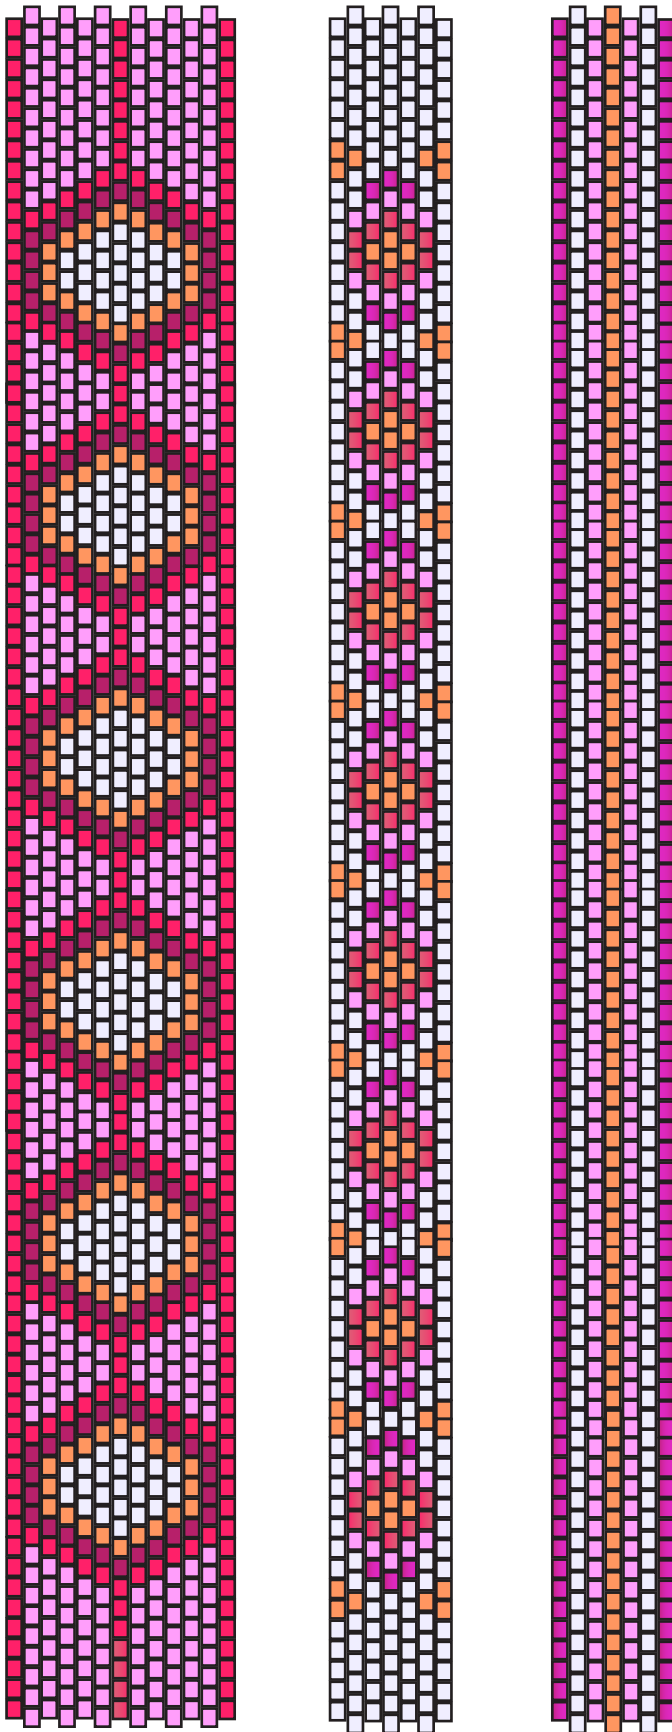

Sweet Peach

DESIGNED BY CYNTHIA KIMURA / FULL TUTORIAL AVAILABLE AT ARTBEADS.COM

-  Ceylon Innocent Pink Aiko (145)
-  Opaque White Aiko (41)
-  Luminous Neon Pink-Lined Lt Topaz Aiko (979)
-  PermaFinish Galvanized Matte Orchid Aiko (PF563F)
-  Coral Pink-Lined Lt Topaz (925)