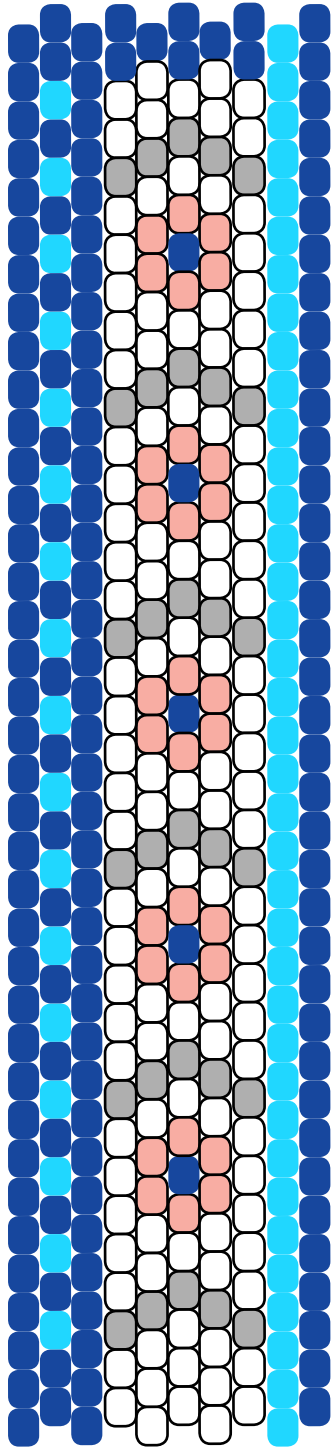

Peach Blossom

DESIGNED BY CYNTHIA KIMURA / FULL TUTORIAL AVAILABLE AT ARTBEADS.COM

- TTB11-932 Inside-Color Aqua/Capri-Lined
- TTB11-23 Silver-Lined Aquamarine
- TTB11-925 Inside-Color Light Topaz/Coral Pink-Lined
- TTB11-121 Opaque-Lustered White
- TTB11-714 Metallic Silver