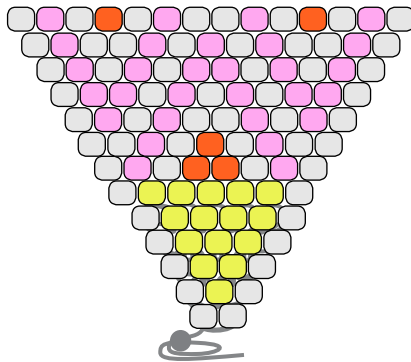

# Sunset Chevrons

DESIGNED BY CHERI CARLSON / FULL TUTORIAL AVAILABLE AT ARTBEADS.COM

Fig. 1

Fig. 2

Fig. 3

Fig. 4

Fig. 5

Fig. 6

Fig. 8

Fig. 7

Fig. 9

Fig. 10