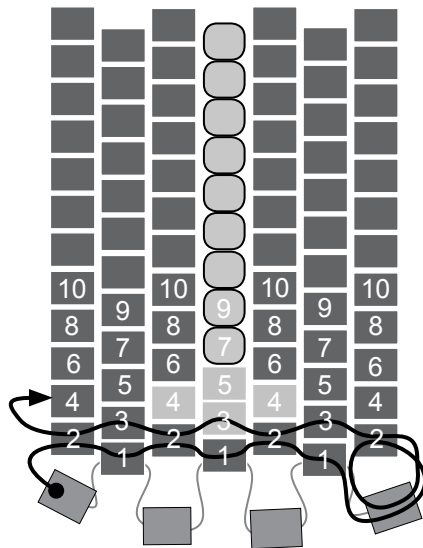

Eye of the Volcano

Designed by Cheri Carlson

Full instructions available at Artbeads.com

Fig. 1 Back of Bezel

Fig. 2

Fig. 3

Artbeads.com

Copyright © 2018 artbeads.com