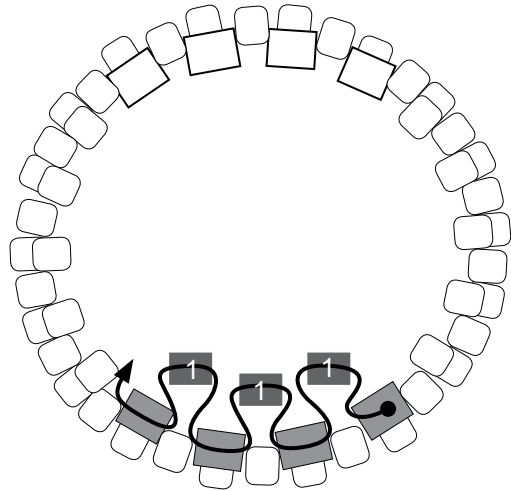

Eye of the Volcano

Designed by Cheri Carlson

Full instructions available at Artbeads.com

Fig. 1 Back of Bezel

Fig. 2

Fig. 3

Artbeads.com

Copyright © 2018 artbeads.com