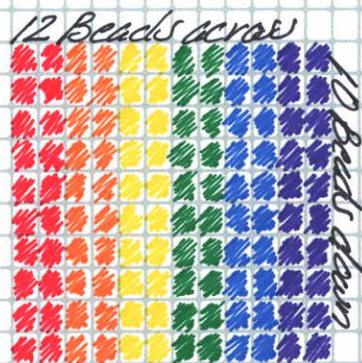

Square Stitch

W/CYLINDER BEADS

ARTBEADS SEED BEAD GRAPH PAPER / HOORAY FOR HANDMADE!

50
49
48
47
46
45
44
43
42
41
40
39
38
37
36
35
34
33
32
31
30
29
28
27
26
25
24
23
22
21
20
19
18
17
16
15
14
13
12
11
10
9
8
7
6
5
4
3
2
1

50
49
48
47
46
45
44
43
42
41
40
39
38
37
36
35
34
33
32
31
30
29
28
27
26
25
24
23
22
21
20
19
18
17
16
15
14
13
12
11
10
9
8
7
6
5
4
3
2
1

Row Numbers

Row Numbers