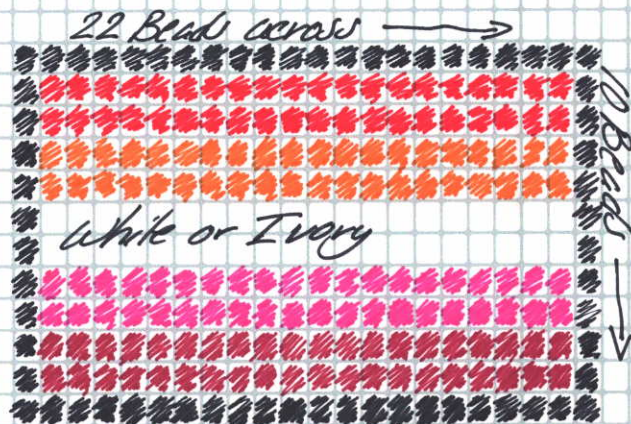

Square Stitch

W/CYLINDER BEADS

ARTBEADS SEED BEAD GRAPH PAPER / HOORAY FOR HANDMADE!

50
49
48
47
46
45
44
43
42
41
40
39
38
37
36
35
34
33
32
31
30
29
28
27
26
25
24
23
22
21
20
19
18
17
16
15
14
13
12
11
10
9
8
7
6
5
4
3
2
1

50
49
48
47
46
45
44
43
42
41
40
39
38
37
36
35
34
33
32
31
30
29
28
27
26
25
24
23
22
21
20
19
18
17
16
15
14
13
12
11
10
9
8
7
6
5
4
3
2
1

Row Numbers

Row Numbers