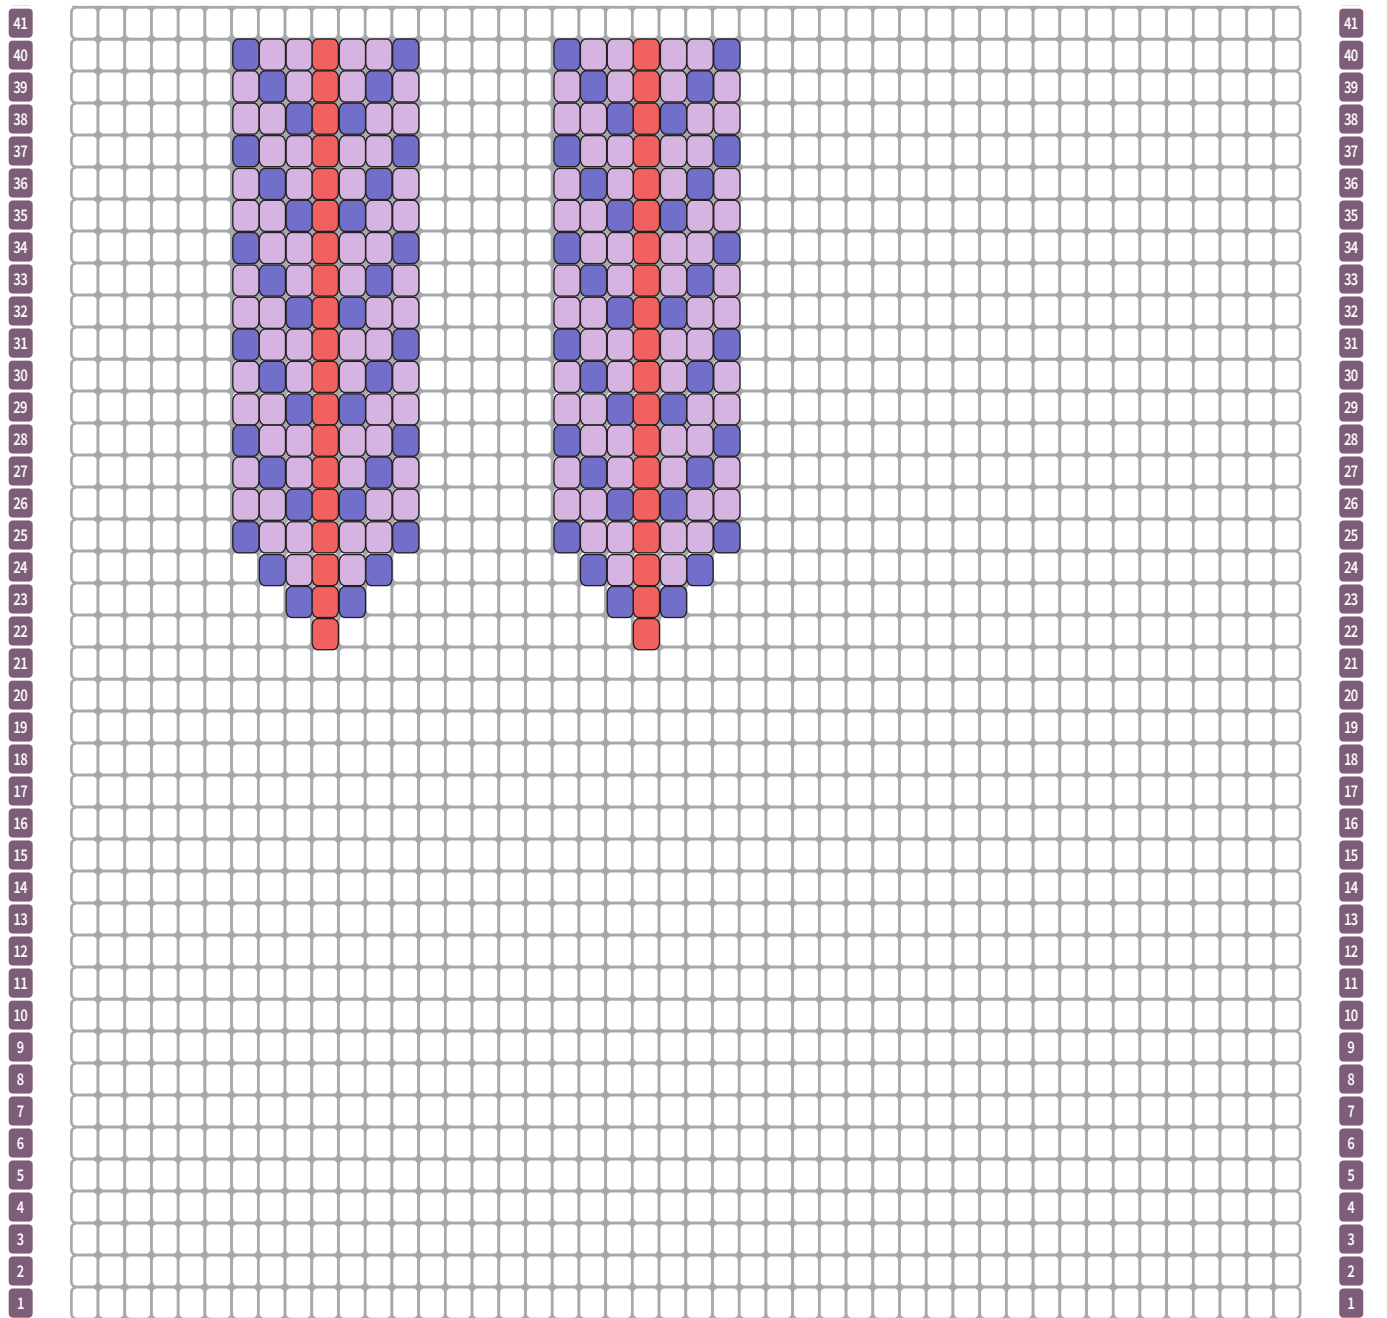

Pont de Fleur Earrings

DESIGNED BY BECKY DAHL / FULL TUTORIAL AVAILABLE AT ARTBEADS.COM

Square Stitch

W/CYLINDER BEADS

- AIKO-52 TOHO Aiko 11/0 Opaque Lavender Precision Cylinder Seed Beads
- AIKO-812 TOHO Aiko 11/0 Opaque Pastel Cantaloupe Luster Precision Cylinder Seed Beads
- AIKO-PF552 TOHO Aiko 11/0 PermaFinish Galvanized Sweet Blush Precision Cylinder Seed Beads

Row
Numbers

Row
Numbers