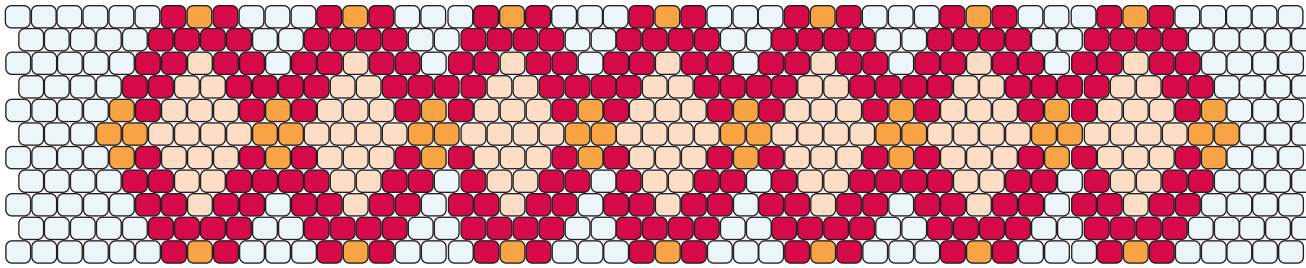

Pink Peyote Rings

DESIGNED BY CYNTHIA KIMURA / FULL TUTORIAL AVAILABLE AT ARTBEADS.COM

- TOHO Aiko 11/0 Opaque Matte White Rainbow Precision Cylinder Seed Beads (AIKO-761)
- TOHO Aiko 11/0 Translucent Silver-Lined Hot Pink Precision Cylinder Seed Beads (AIKO-2107)
- TOHO Aiko 11/0 Neon Nectarine Precision Cylinder Seed Beads (AIKO-830)
- TOHO Aiko 11/0 Opaque Pumpkin Rainbow Precision Cylinder Seed Beads (AIKO-410)

- TOHO Aiko 11/0 Opaque Frosted White Precision Cylinder Seed Beads (AIKO-41F)
- TOHO Aiko 11/0 PermaFinish Galvanized Pink Lilac Precision Cylinder Seed Beads (AIKO-PF553)
- TOHO Aiko 11/0 PermaFinish Translucent Silver-Lined Mauve Precision Cylinder Seed Beads (AIKO-PF2106)
- TOHO Aiko 11/0 Yellow-Lined Crystal Precision Cylinder Seed Beads (AIKO-770)