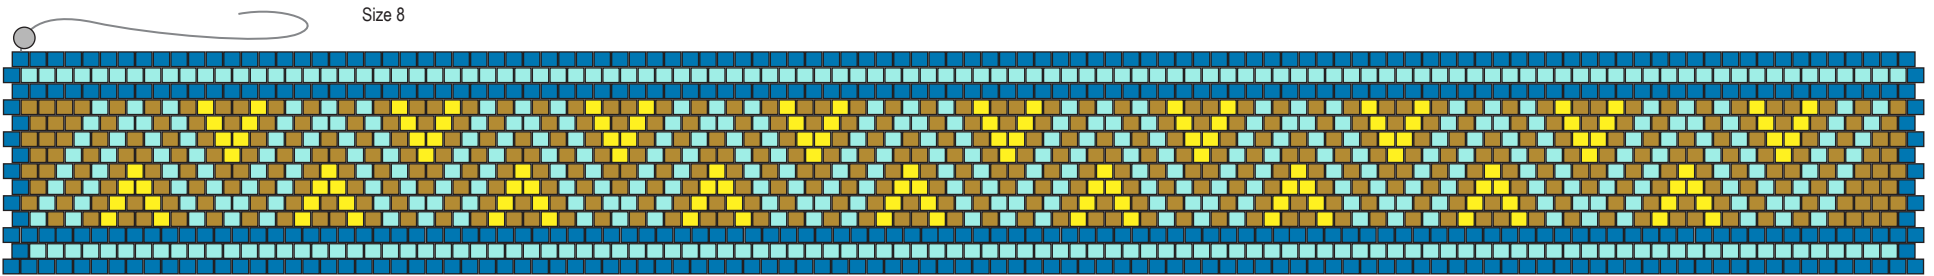

Glacier Mountains Bracelet and Ring Kit

DESIGNED BY CYNTHIA KIMURA / FULL TUTORIAL AVAILABLE AT ARTBEADS.COM

Bracelet

Ring

- TOHO Aiko 11/0 High-Metallic Matte Carnival Precision Cylinder Seed Beads (AIKO-513F)
- TOHO Aiko 11/0 Marbled Dark Turquoise Precision Cylinder Seed Beads (AIKO-1207)
- TOHO Aiko 11/0 Translucent Silver-Lined Lt Topaz Precision Cylinder Seed Beads (AIKO-2110)
- TOHO Aiko 11/0 Transparent Silver-Lined Avalanche Precision Cylinder Seed Beads (AIKO-2243)