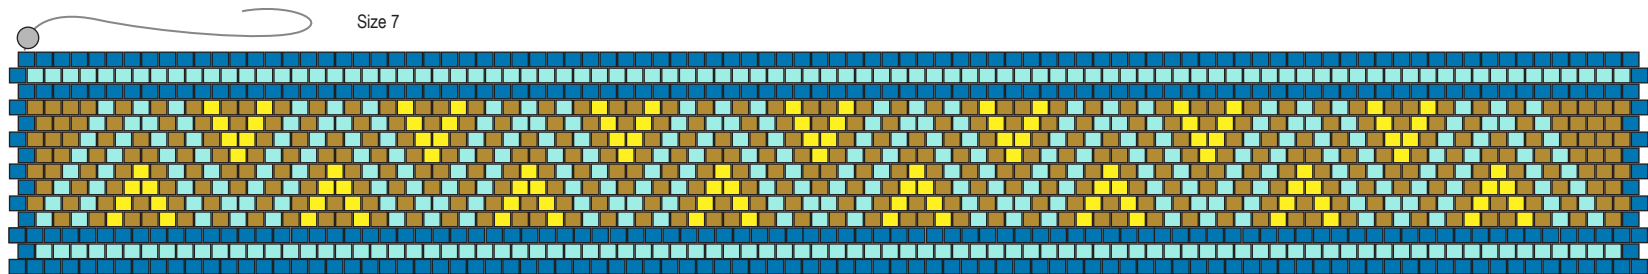

Glacier Mountains Bracelet and Ring Kit

DESIGNED BY CYNTHIA KIMURA / FULL TUTORIAL AVAILABLE AT ARTBEADS.COM

Bracelet

Ring

- TOHO Aiko 11/0 High-Metallic Matte Carnival Precision Cylinder Seed Beads (AIKO-513F)
- TOHO Aiko 11/0 Marbled Dark Turquoise Precision Cylinder Seed Beads (AIKO-1207)
- TOHO Aiko 11/0 Translucent Silver-Lined Lt Topaz Precision Cylinder Seed Beads (AIKO-2110)
- TOHO Aiko 11/0 Transparent Silver-Lined Avalanche Precision Cylinder Seed Beads (AIKO-2243)